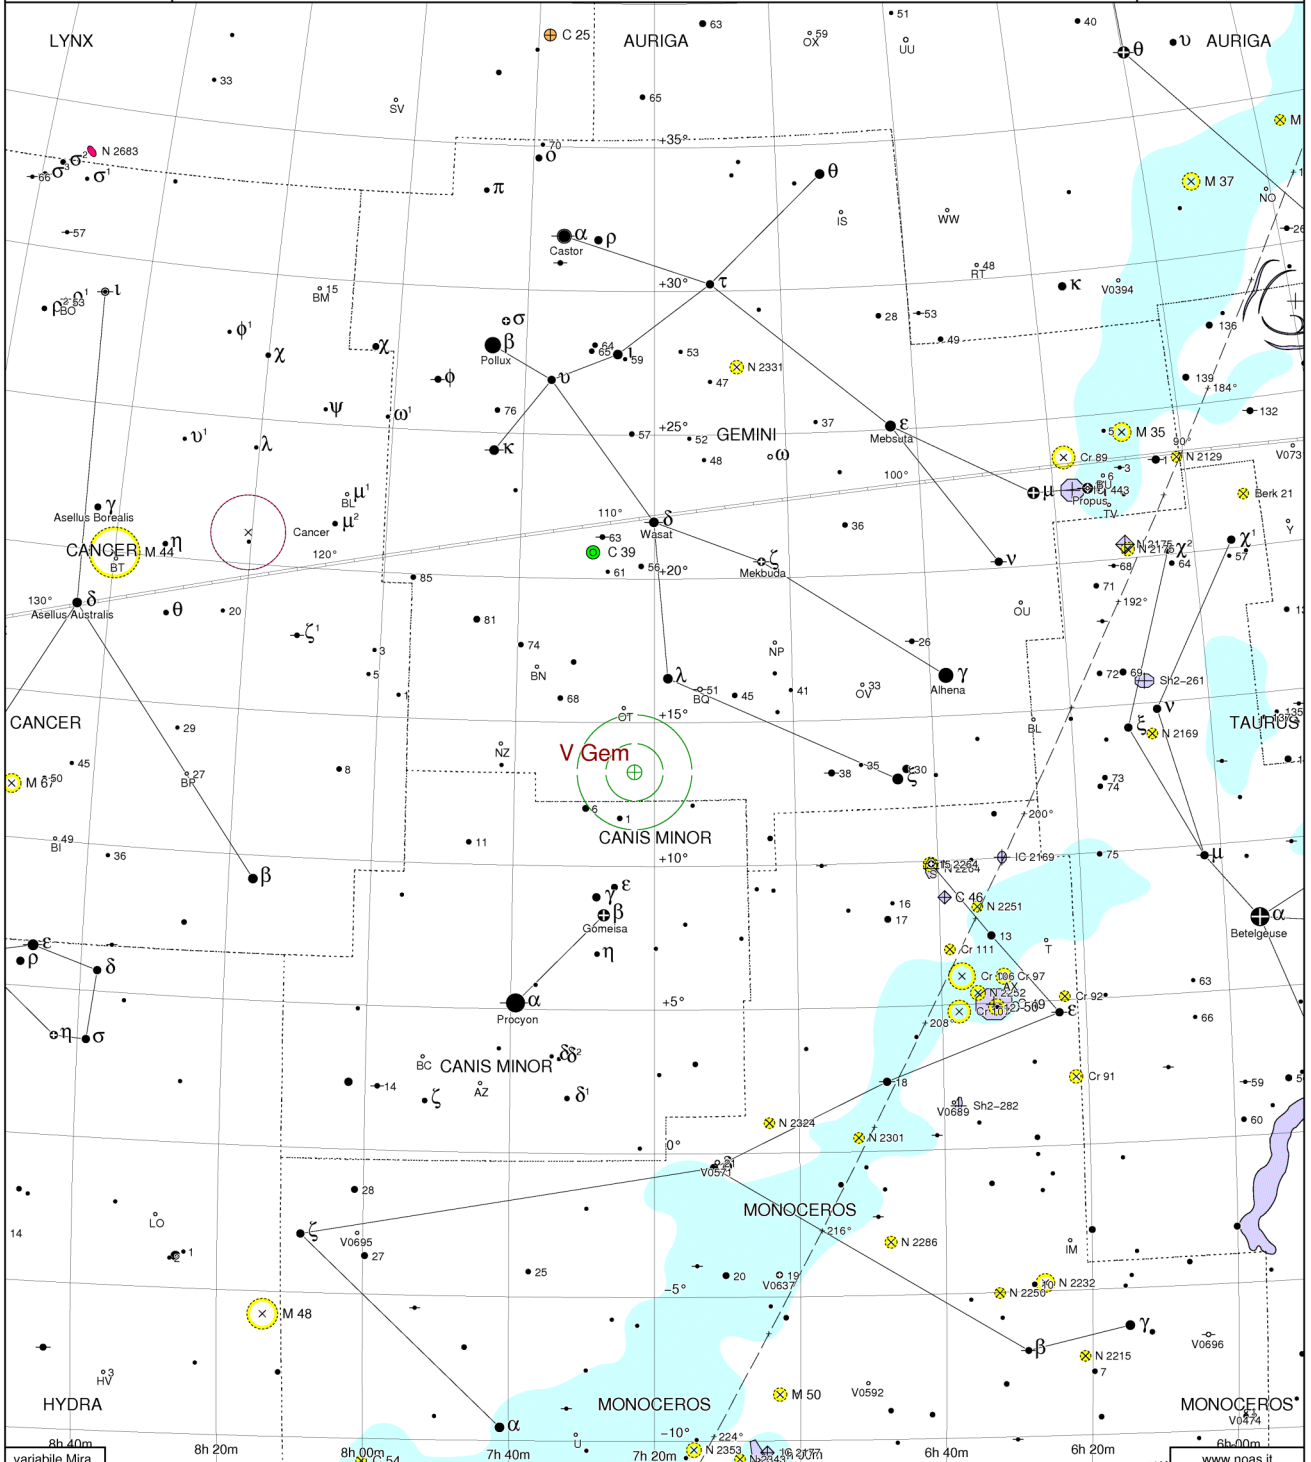

Epoch 2000,0

Zoom = 1 X

V Gem

CANIS MINOR

MONOCEROS

MONOCEROS

MONOCEROS

8h 40m  
variable Mira

8h 20m

8h 00m  
C 54

7h 40m

7h 20m

6h 40m

6h 20m

8h 00m

www.noas.it

Stellar magnitudes

-1.5 -1.0 -0.5 0.0 0.5 1.0 1.5 2.0 2.5 3.0 3.5 4.0 4.5 5.0 5.5 6.0

Ecliptic

Open

Globular

Planetary

Diffuse

Dark

Galaxies

Quasars

Double or multiple stars